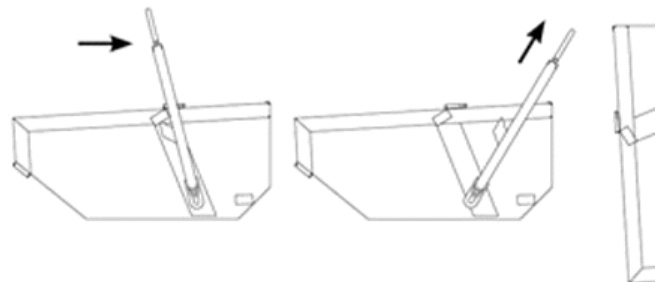

SELF DUMPING BINS

Self discharging boat skip

A-D Model

YOUR NEW RIGHT-HAND MAN.

We offer our customers this range of boat skips with self dumping system, used for general muck and waste removal. These high quality skips guarantee an easy and safe work as they empty automatically without the help of any assistant. This special and modern system of release eliminates the risk for the operator to enter the danger zone where the bucket is working. The low loading height and drop down bale arm make the filling process very easy.

This product is manufactured in an extensive range of sizes as listed below. Boscaro produced one of the largest under-hook self dumping bins of the World: Check it [HERE!!](#) This model is available also galvanized. The galvanization process gives the bucket a higher quality and a longer life, as it forms a coating of corrosion-resistant zinc which prevents corrosive substances from reaching the more delicate part of the metal.

MODEL	CAPACITY (Lt)	DIMENSIONS (mm)							CAPACITY (kg)	WEIGHT (kg)
		A	B	C	D	E	F	G		
A-20D	200	800	1000	850	480	370	250	780	400	70
A-25D	250	847	1026	885	480	380	200	755	500	75
A-30D	300	980	1180	850	540	460	350	780	600	80
A-35D	350	980	1180	950	540	460	350	880	700	85
A-40D	400	980	1180	1050	540	460	350	980	800	90
A-50D	500	1080	1280	1050	600	500	380	980	1000	100
A-60D	600	1080	1280	1150	600	500	380	1080	1200	110
A-80D	800	1240	1520	1160	760	620	350	1080	1600	150
A-99D	1000	1360	1680	1380	860	660	400	1280	2000	230
A-150D	1500	1370	1700	1430	860	860	640	1340	3000	300