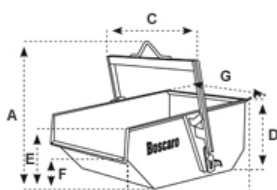

This product is manufactured in an extensive range of sizes as listed below. Boscaro produced one of the largest under-hook self dumping bins of the World: Check it [HERE!!](#) This model is available also galvanized. The galvanization process gives the bucket a higher quality and a longer life, as it forms a coating of corrosion-resistant zinc which prevents corrosive substances from reaching the more delicate part of the metal.

MODEL	CAPACITY (Lt)	DIMENSIONS (mm)							CAPACITY (kg)	WEIGHT (kg)
		A	B	C	D	E	F	G		
A-20D	200	800	1000	850	480	370	250	780	400	70
A-25D	250	847	1026	885	480	380	200	755	500	75
A-30D	300	980	1180	850	540	460	350	780	600	80
A-35D	350	980	1180	950	540	460	350	880	700	85
A-40D	400	980	1180	1050	540	460	350	980	800	90
A-50D	500	1080	1280	1050	600	500	380	980	1000	100
A-60D	600	1080	1280	1150	600	500	380	1080	1200	110
A-80D	800	1240	1520	1160	760	620	350	1080	1600	150
A-99D	1000	1360	1680	1380	860	660	400	1280	2000	230
A-150D	1500	1370	1700	1430	860	860	640	1340	3000	300